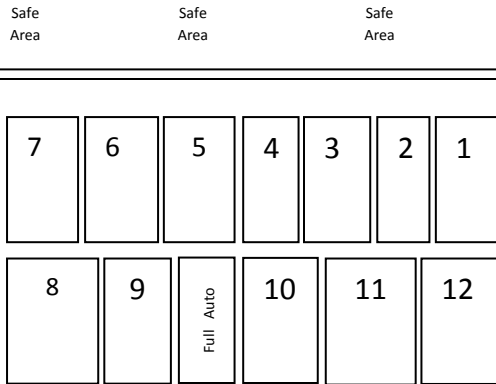

Range Map

140th Avenue

Safe Area Safe Area Safe Area